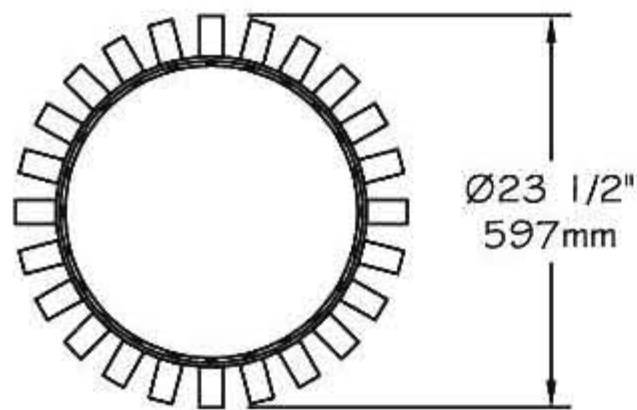

www.PublicFurniture.com

Phone: 1-888-863-2888

Fax: 1-888-863-2858

Public Place Serie - Trash receptacle

#184402

Surface mounted