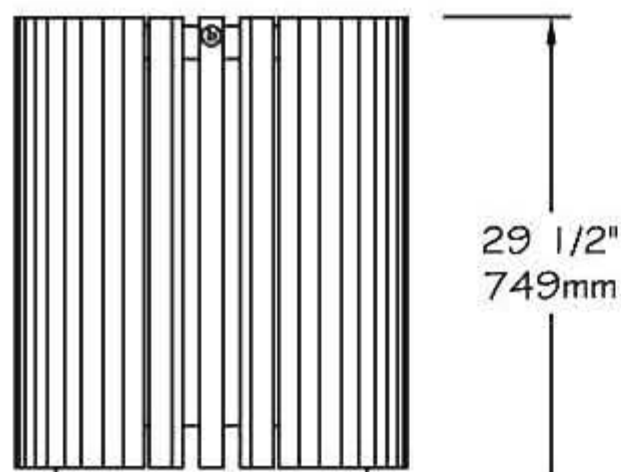

www.PublicFurniture.com

Phone: 1-888-863-2888

Fax: 1-888-863-2858

**Public Place Serie - Trash receptacle**

**#184402**

Surface mounted

In-ground mounted

## **Trash receptacle #184402 "Public Place Serie"**

- The slats trash receptacle is made of **ULTRAPLAST™** recycled plastic and structure is made of steel coated with our InfiGuard Professional anti-corrosion system.
- The trash receptacle slats are available in grey (#184402/GR), brown (#184402/BR), green (#184402/GR), sand (#184402/SB) or red wood (#184402/RW).
- The bench slats are in 2" x 3" (37mm x 62mm).
- Steel hoops, 1/4" thick (6.4mm).
- Dimensions: Ø23 1/2" x 29 1/2" (Ø597mm x 749mm).
- Galvanized steel receptacle: 20 gal. US (75 liters).
- Cameleon hardware.
- Stainless steel standard anchor.
- Available installation: surface mounted or in-ground mounted.
- Shipped assembly.

### **Standard installation details:**

- Surface mounted.
- In-ground mounted.

### **Options:**

- Stainless steel antitheft anchor #OAN.
- Cover #10C402.
- Side ashtray #101411.
- Stainless steel antitheft hardware.

Trash receptacle, **ULTRAPLAST™**, weight : 120 Lb.