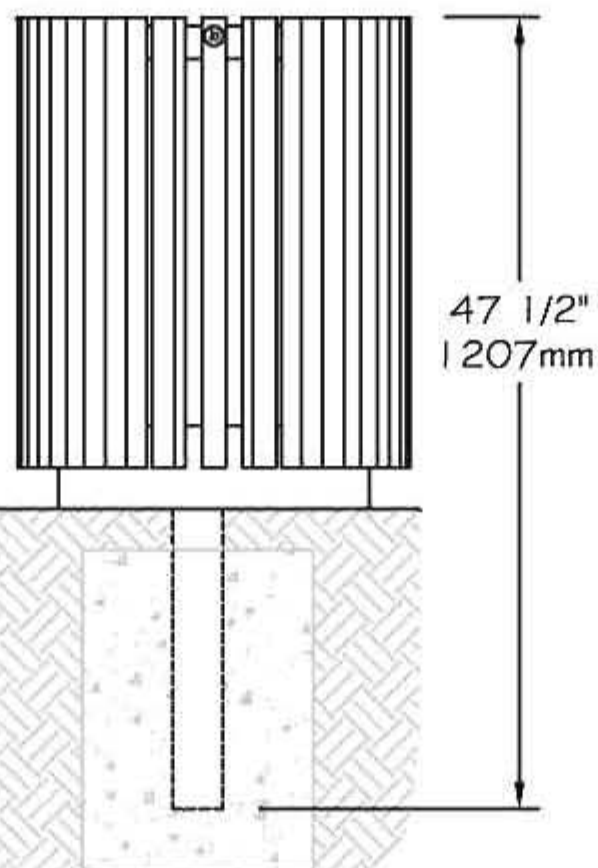

www.PublicFurniture.com

Phone: 1-888-863-2888

Fax: 1-888-863-2858

**Public Place Serie - Trash receptacle**

**#184402**

Surface mounted

In-ground mounted

## **Trash receptacle #184402 "Public Place Serie"**

- The slats trash receptacle is made of **ULTRAPLAST™** recycled plastic and structure is made of steel coated with our InfiGuard Professional anti-corrosion system.
- The trash receptacle slats are available in grey (#184402/GR), brown (#184402/BR), green (#184402/GR), sand (#184402/SB) or red wood (#184402/RW).
- The bench slats are in 2" x 3" (37mm x 62mm).
- Steel hoops, 1/4" thick (6.4mm).
- Dimensions: Ø23 1/2" x 29 1/2" (Ø597mm x 749mm).
- Galvanized steel receptacle: 20 gal. US (75 liters).
- Cameleon hardware.
- Stainless steel standard anchor.
- Available installation: surface mounted or in-ground mounted.
- Shipped assembly.

### **Standard installation details:**

- Surface mounted.
- In-ground mounted.

### **Options:**

- Stainless steel antitheft anchor #OAN.
- Cover #10C402.
- Side ashtray #101411.
- Stainless steel antitheft hardware.

Trash receptacle, **ULTRAPLAST™**, weight : 120 Lb.