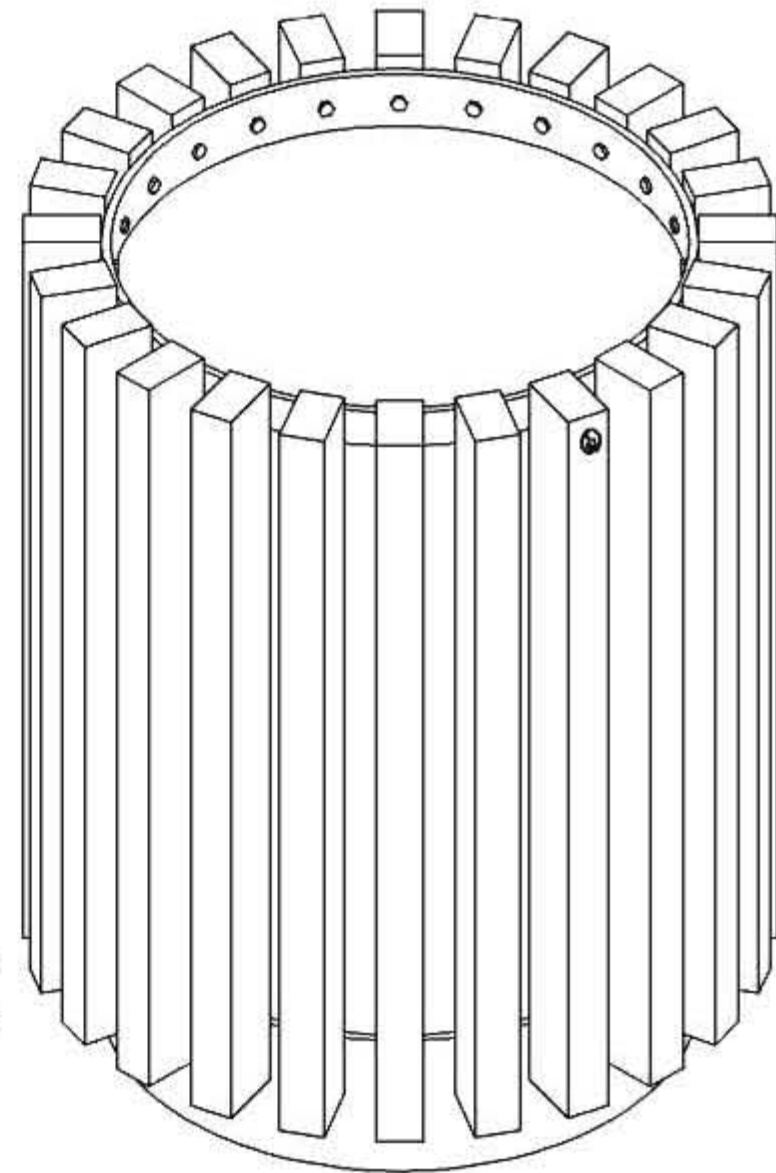

www.PublicFurniture.com

Phone: 1-888-863-2888

Fax: 1-888-863-2858

**Public Place Serie - Trash receptacle**

**#184402**

Surface mounted

In-ground mounted

## **Trash receptacle #184402 "Public Place Serie"**

- The slats trash receptacle is made of **ULTRAPLAST™** recycled plastic and structure is made of steel coated with our InfiGuard Professional anti-corrosion system.
- The trash receptacle slats are available in grey (#184402/GR), brown (#184402/BR), green (#184402/GR), sand (#184402/SB) or red wood (#184402/RW).
- The bench slats are in 2" x 3" (37mm x 62mm).
- Steel hoops, 1/4" thick (6.4mm).
- Dimensions: Ø23 1/2" x 29 1/2" (Ø597mm x 749mm).
- Galvanized steel receptacle: 20 gal. US (75 liters).
- Cameleon hardware.
- Stainless steel standard anchor.
- Available installation: surface mounted or in-ground mounted.
- Shipped assembly.

### **Options:**

- Stainless steel antitheft anchor #OAN.
- Cover #10C402.
- Side ashtray #101411.
- Stainless steel antitheft hardware.

Trash receptacle, **ULTRAPLAST™**, weight : 120 Lb.