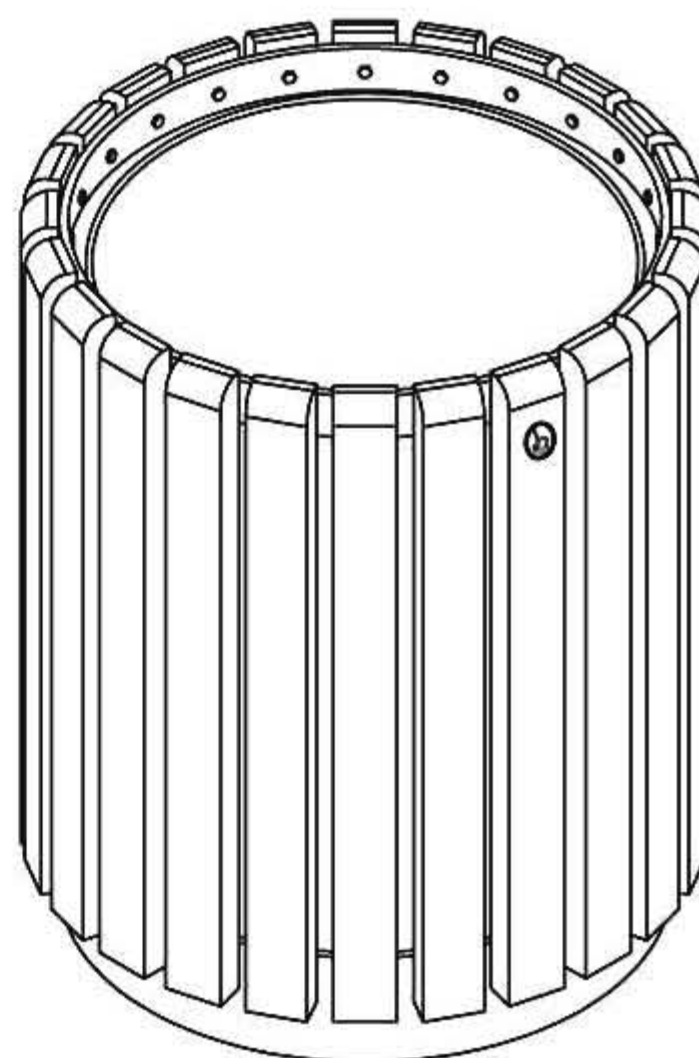

www.PublicFurniture.com

Phone: 1-888-863-2888

Fax: 1-888-863-2858

Public Place Serie - Trash receptacle

#184432

Surface mounted

In-ground mounted

Trash receptacle #184432 "Public Place Serie"

- The slats trash receptacle is made of **ULTRAPLAST™** recycled plastic and structure is made of steel coated with our InfiGuard Professional anti-corrosion system.
- The trash receptacle slats are available in grey (#184432/GR), brown (#184432/BR), green (#184432/GR), sand (#184432/SB) or red wood (#184432/RW).
- The bench slats are in 2" x 3" (37mm x 62mm).
- Steel hoops, 1/4" thick (6.4mm).
- Dimensions: 26 7/8" x 31 7/8" (670mm x 810mm).
- Galvanized steel receptacle: 34 gal. US (129 liters).
- Cameleon hardware.
- Stainless steel standard anchor.
- Available installation: surface mounted or in-ground mounted.
- Shipped assembly.

Standard installation details:

- Surface mounted.
- In-ground mounted.

Options:

- Stainless steel antitheft anchor #OAN.
- Cover #10C402.
- Side ashtray #101411.
- Stainless steel antitheft hardware.

Trash receptacle, **ULTRAPLAST™**, weight : 155 Lb.