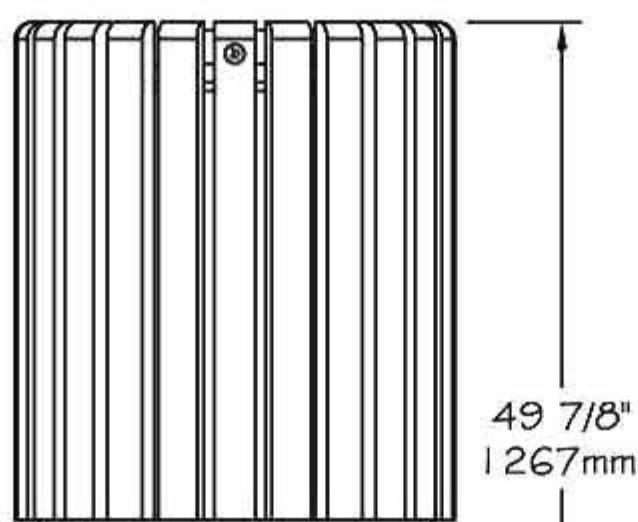

In-ground mounted

Trash receptacle #184432 "Public Place Serie"

- -The slats trash receptacle is made of **ULTRAPLAST™** recycled plastic and structure is made of steel coated with our InfiGuard Professional anti-corrosion system.
- -The trash receptacle slats are available in grey (#184432/GR), brown (#184432/BR), green (#184432/GR), sand (#184432/SB) or red wood (#184432/RW).
- -The bench slats are in 2" x 3" (37mm x 62mm).
- -Steel hoops, 1/4" thick (6.4mm).
- -Dimensions: 26 7/8" x 31 7/8" (670mm x 810mm).
- -Galvanized steel receptacle: 34 gal. US (129 liters).
- -Cameleon hardware.
- -Stainless steel standard anchor.
- -Available installation: surface mounted or in-ground mounted.
- -Shipped assembly.

Standard installation details:

- -Surface mounted.
- -In-ground mounted.

Options:

- -Stainless steel antitheft anchor #OAN.
- -Cover #10C402.
- -Side ashtray #101411.
- -Stainless steel antitheft hardware.

Trash receptacle, **ULTRAPLAST™**, weight : 155 Lb.