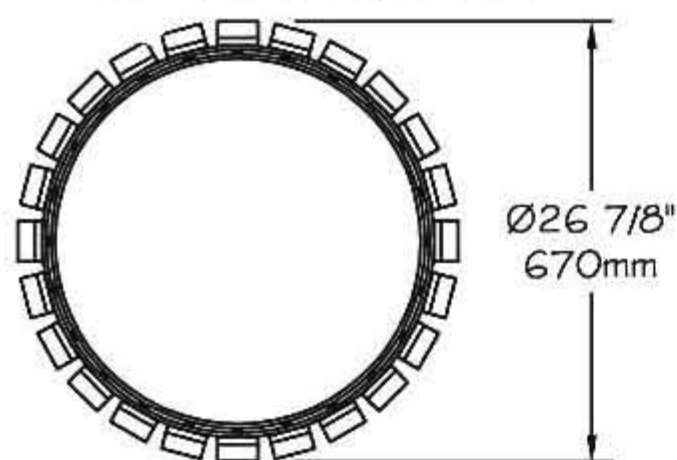

www.PublicFurniture.com

Phone: 1-888-863-2888

Fax: 1-888-863-2858

Public Place Serie - Trash receptacle

#184432

Surface mounted

In-ground mounted

Trash receptacle #184432 "Public Place Serie"

- The slats trash receptacle is made of **ULTRAPLAST™** recycled plastic and structure is made of steel coated with our InfiGuard Professional anti-corrosion system.
- The trash receptacle slats are available in grey (#184432/GR), brown (#184432/BR), green (#184432/GR), sand (#184432/SB) or red wood (#184432/RW).
- The bench slats are in 2" x 3" (37mm x 62mm).
- Steel hoops, 1/4" thick (6.4mm).
- Dimensions: 26 7/8" x 31 7/8" (670mm x 810mm).
- Galvanized steel receptacle: 34 gal. US (129 liters).
- Cameleon hardware.
- Stainless steel standard anchor.
- Available installation: surface mounted or in-ground mounted.
- Shipped assembly.

Standard installation details:

- Surface mounted.
- In-ground mounted.

Options:

- Stainless steel antitheft anchor #OAN.
- Cover #10C402.
- Side ashtray #101411.
- Stainless steel antitheft hardware.

Trash receptacle, **ULTRAPLAST™**, weight : 155 Lb.