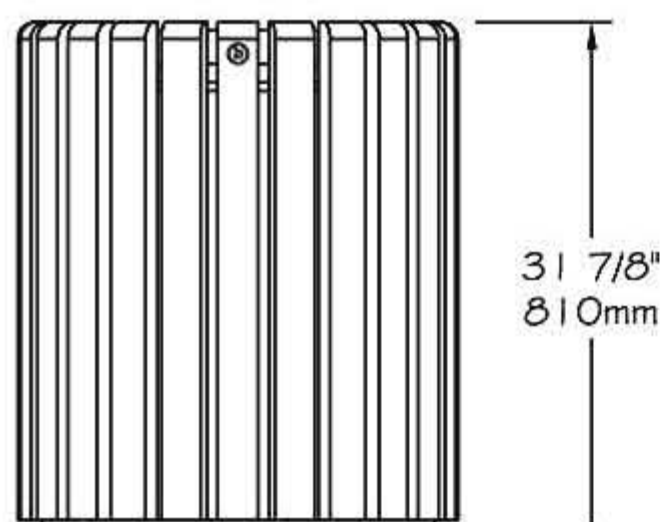

www.PublicFurniture.com

Phone: 1-888-863-2888

Fax: 1-888-863-2858

Public Place Serie - Trash receptacle

#184432

Surface mounted

In-ground mounted

Trash receptacle #184432 "Public Place Serie"

- The slats trash receptacle is made of **ULTRAPLAST™** recycled plastic and structure is made of steel coated with our InfiGuard Professional anti-corrosion system.
- The trash receptacle slats are available in grey (#184432/GR), brown (#184432/BR), green (#184432/GR), sand (#184432/SB) or red wood (#184432/RW).
- The bench slats are in 2" x 3" (37mm x 62mm).
- Steel hoops, 1/4" thick (6.4mm).
- Dimensions: 26 7/8" x 31 7/8" (670mm x 810mm).
- Galvanized steel receptacle: 34 gal. US (129 liters).
- Cameleon hardware.
- Stainless steel standard anchor.
- Available installation: surface mounted or in-ground mounted.
- Shipped assembly.

Standard installation details:

- Surface mounted.
- In-ground mounted.

Options:

- Stainless steel antitheft anchor #OAN.
- Cover #10C402.
- Side ashtray #101411.
- Stainless steel antitheft hardware.

Trash receptacle, **ULTRAPLAST™**, weight : 155 Lb.